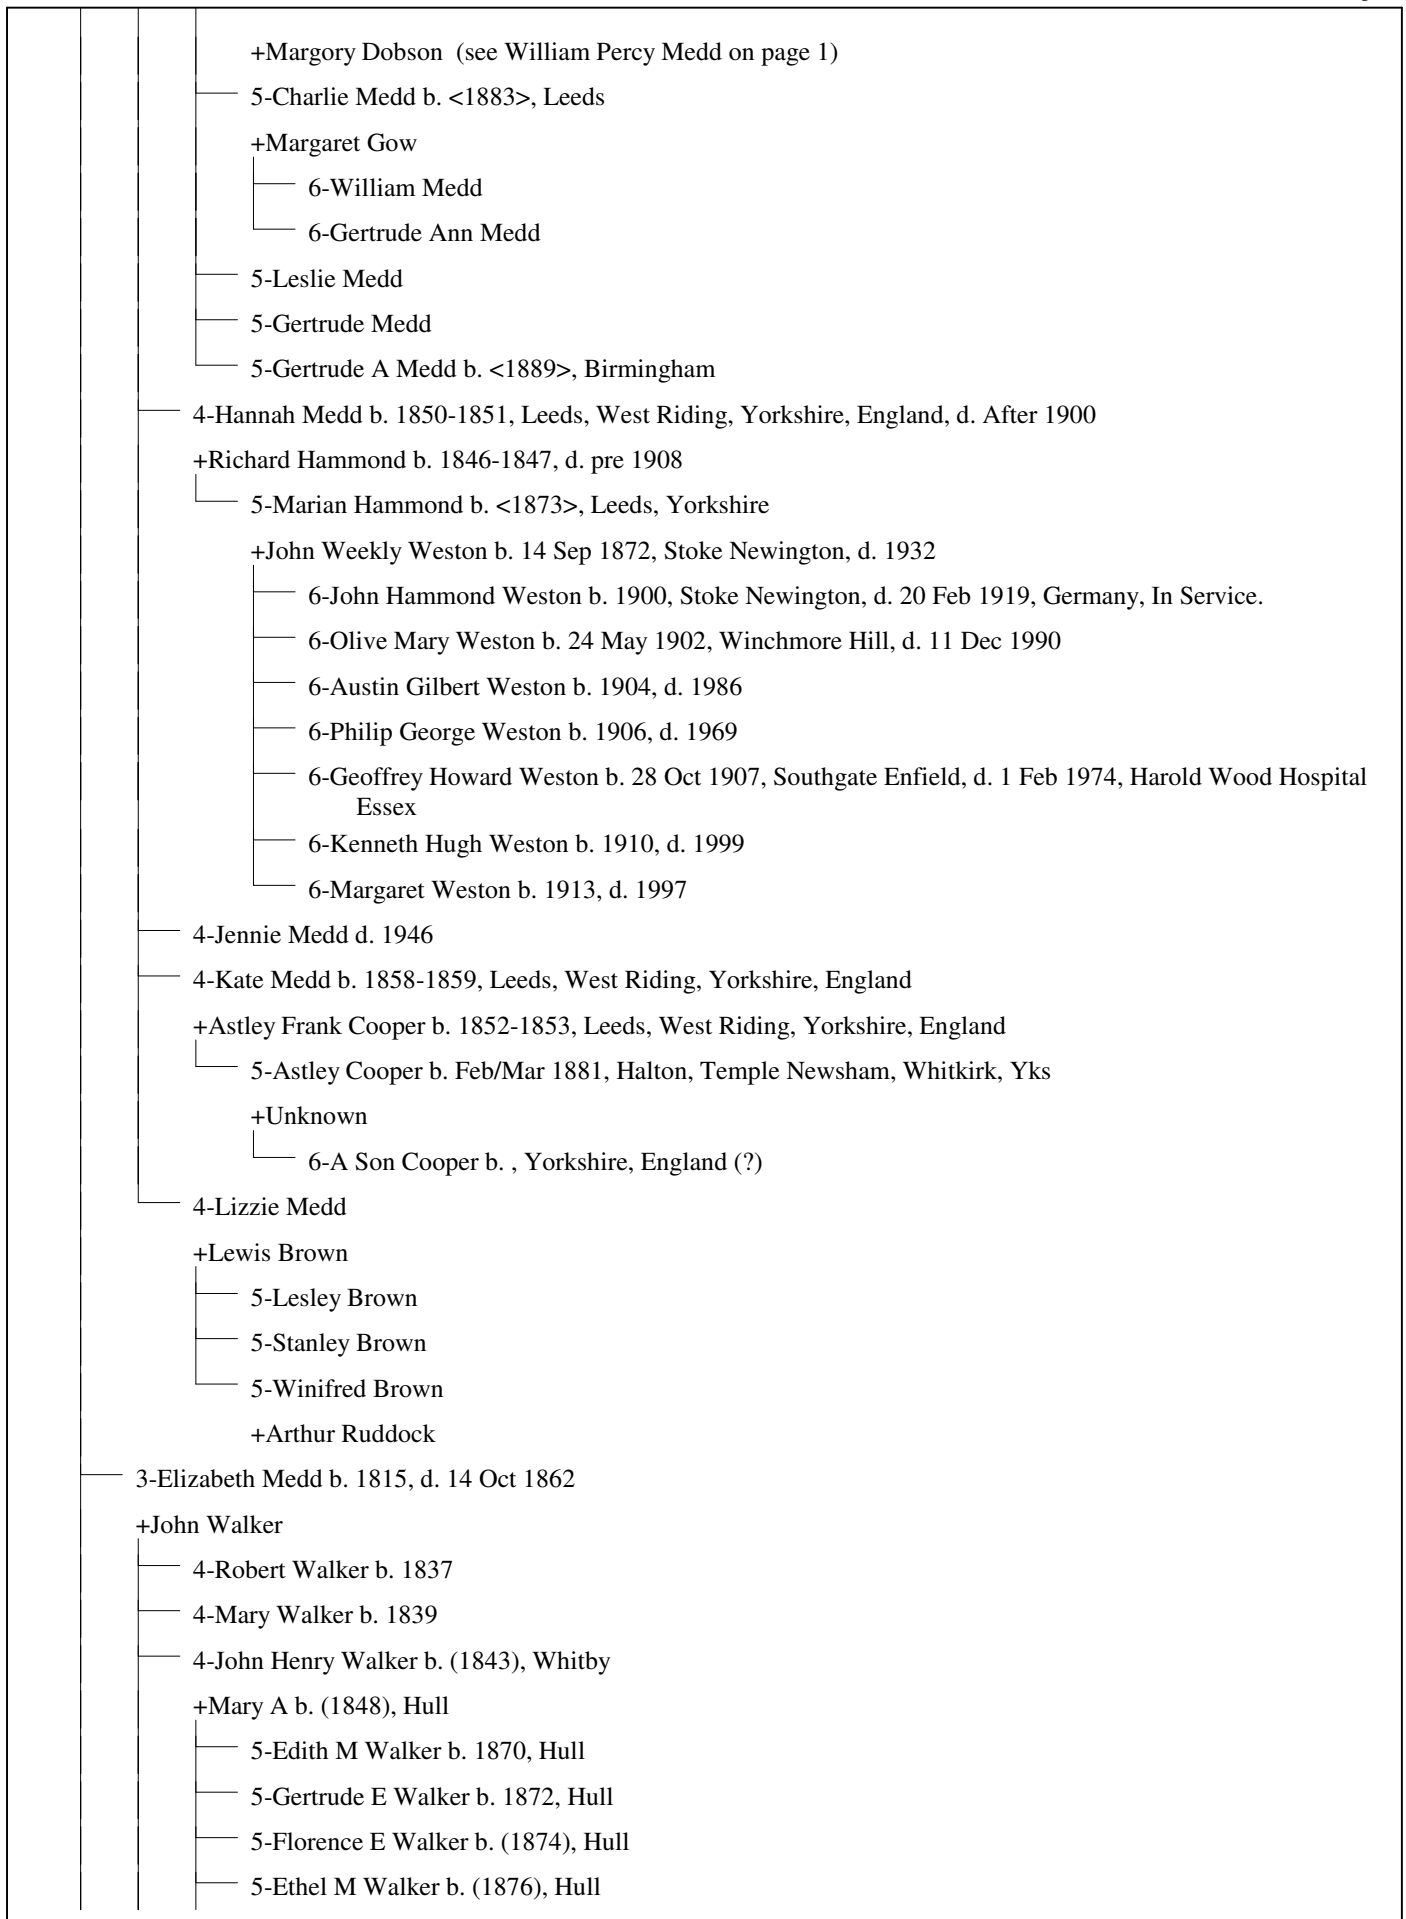

Descendants of Robert Medd